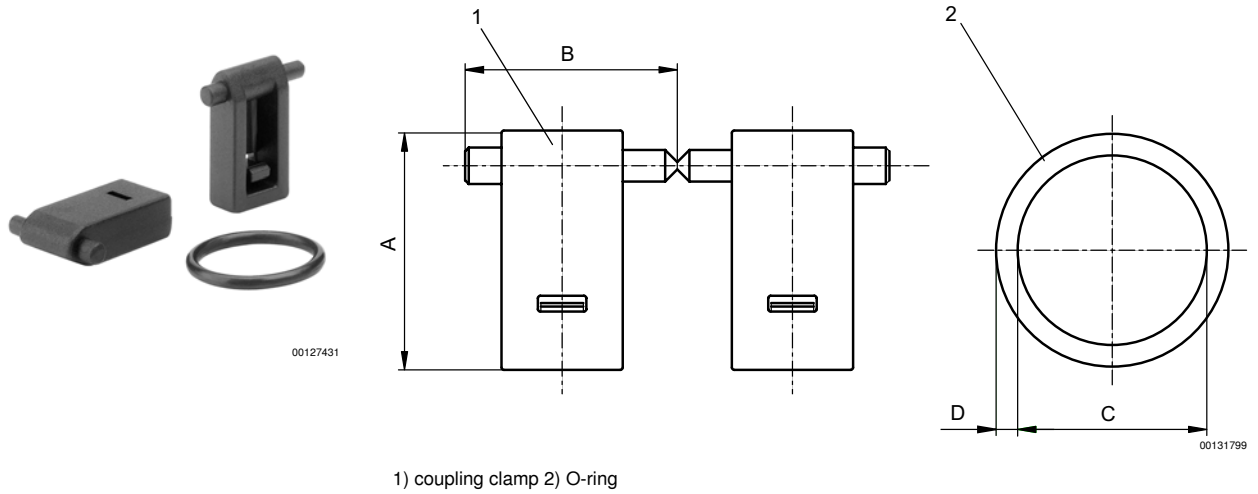

Series NL1
Accessories

Block assembly kit, Series NL1-W04

Part No.	A	B	C	D	Material	Weight [kg]					
1827009636	19.7	17.5	15.6	1.78	Polyamide	0.02					